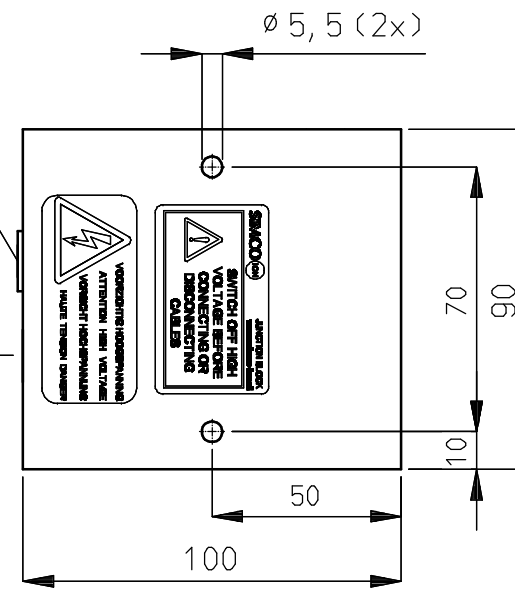

Output for spring loaded  
30 kV connector (A3713)

- Options:
- HV-cable.
  - silicone HV-cable.
  - flexible silicone HV-cable.

HV-input connected to HV-generator  
Connector type HV-A3713 (part no. 2105000005)

- Options:
- protected HV-cable.
  - protection (highly flexible) with flexible silicone HV-cable

Max 30kV

 An ITW Company www.simco-ion.nl Tel: +31 (0)573 288333	Name: Junction block 1 pas. 30 kV DC					Drawn: AB	Part no.: -
	CAD generated NOT updated	Dimensions in mm	Date: 06-11-2008	A3	M: 1:2	 ECN2011-070	Check: -