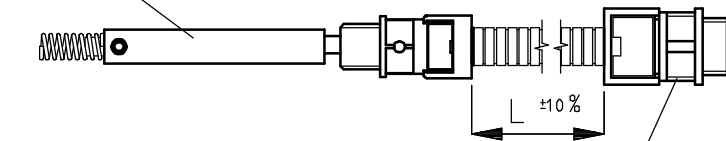

Output for spring loaded  
30 kV connector (A3713)

- Options:
- HV-cable.
  - silicone HV-cable.
  - flexible silicone HV-cable.

HV-input connected to HV-generator  
Connector type HV-A3713 (part no. 2105000005)

- Options:
- protected HV-cable.
  - protection (highly flexible) with flexible silicone HV-cable

Max 30kV

 An ITW Company www.simco-ion.nl Tel: +31 (0)573 288333	Name: Junction block 1 pas. 30 kV DC					Drawn: AB	Part no.: -
	CAD generated NOT updated	Dimensions in mm	Date: 06-11-2008	A3	M: 1:2	 ECN2011-070	Check: -