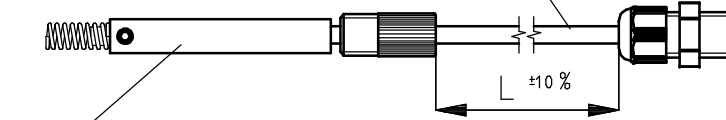

Output for spring loaded  
30 kV connector (A3713)

- Options:
- HV-cable.
  - silicone HV-cable.
  - flexible silicone HV-cable.

HV-input connected to HV-generator  
Connector type HV-A3713 (part no. 2105000005)

- Options:
- protected HV-cable.
  - protection (highly flexible) with flexible silicone HV-cable

Max 30kV

 An ITW Company www.simco-ion.nl Tel: +31 (0)573 288333	Name: Junction block 1 pas. 30 kV DC					Drawn: AB	Part no.: -
	CAD generated NOT updated	Dimensions in mm	Date: 06-11-2008	A3	M: 1:2	 ECN2011-070	Check: -