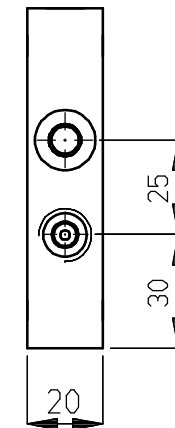

Output for spring loaded  
30 kV connector (A3713)

- Options:
- HV-cable.
  - silicone HV-cable.
  - flexible silicone HV-cable.

HV-input connected to HV-generator  
Connector type HV-A3713 (part no. 2105000005)

- Options:
- protected HV-cable.
  - protection (highly flexible) with flexible silicone HV-cable

Max 30kV

 An ITW Company www.simco-ion.nl Tel: +31 (0)573 288333	Name: Junction block 1 pas. 30 kV DC					Drawn: AB	Part no.: -
	CAD generated NOT updated	Dimensions in mm	Date: 06-11-2008	A3	M: 1:2	 ECN2011-070	Check: -