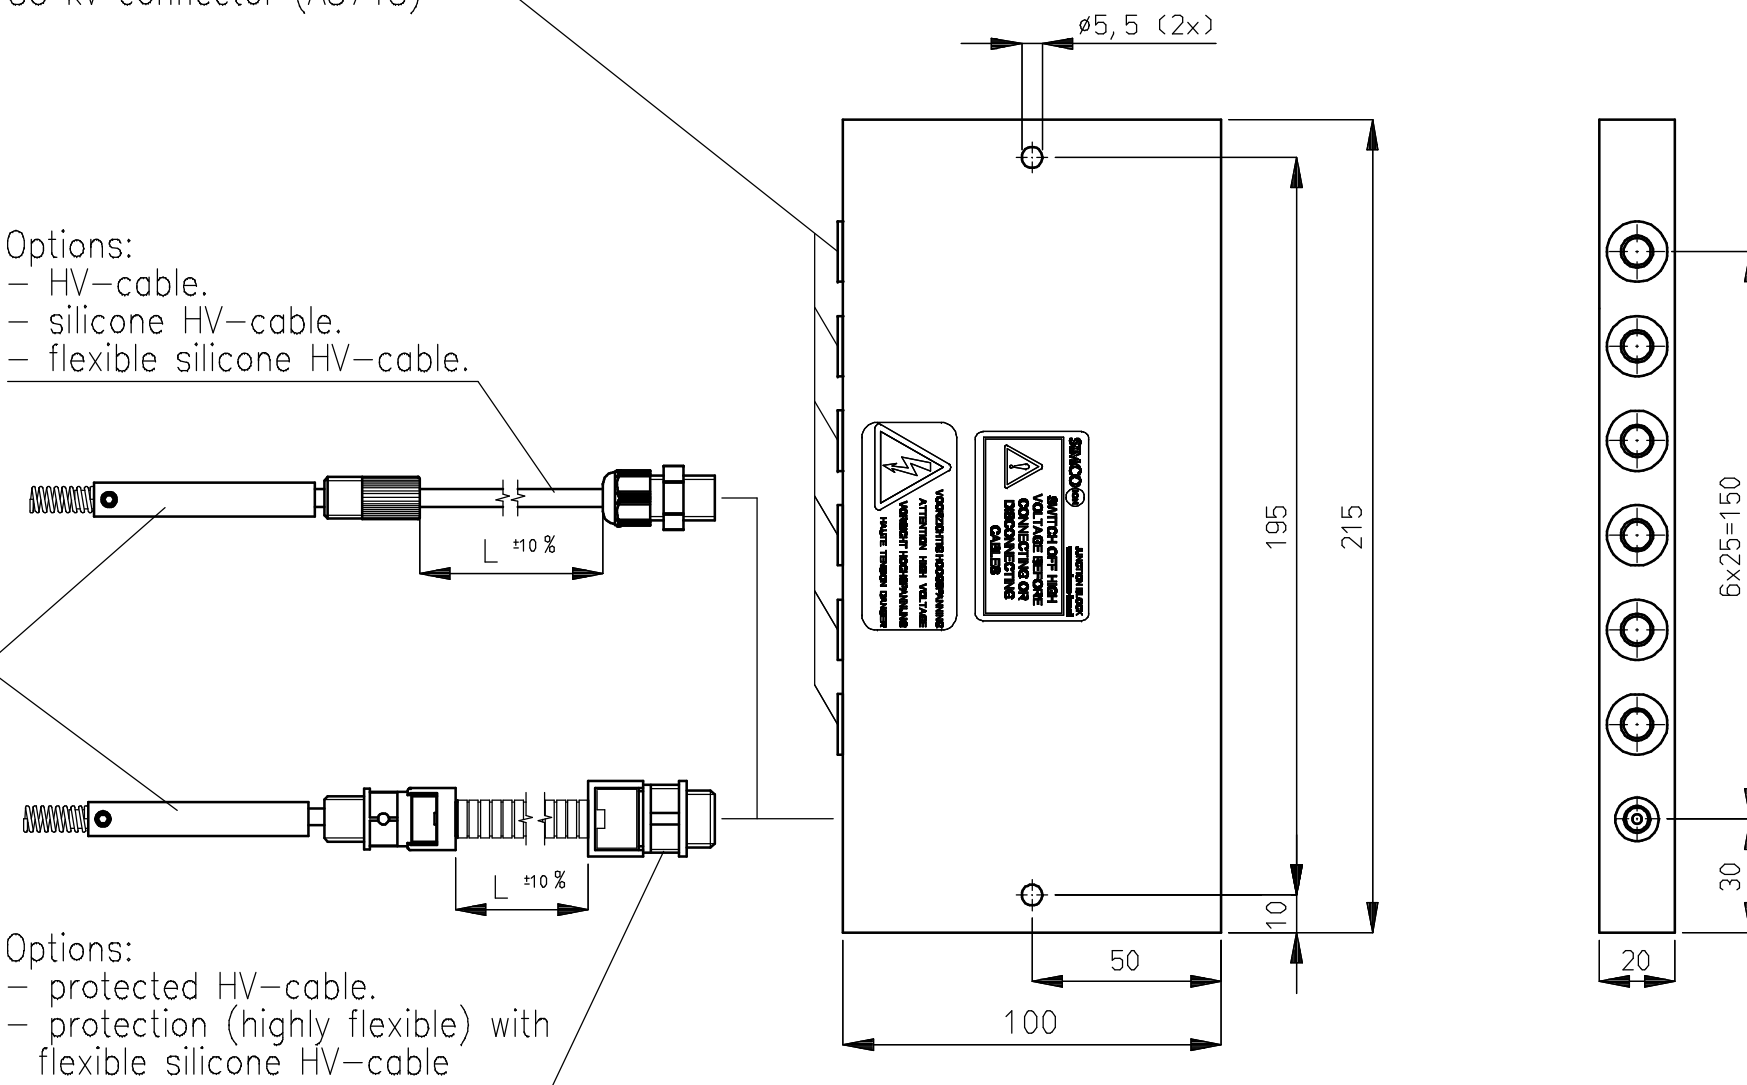

6x output for spring loaded
30 kV connector (A3713)

Options:
- HV-cable.
- silicone HV-cable.
- flexible silicone HV-cable.

HV-input connected to HV-generator
Connector type HV-A3713 (part no. 2105000005)

Options:
- protected HV-cable.
- protection (highly flexible) with
flexible silicone HV-cable

Max 30kV

 An ITW Company www.simco-ion.nl Tel: +31 (0)573 288333	Name: Junction block 6 pos. 30 kV					Drawn: MVN	Part no.: -
	CAD generated NOT updated	Dimensions in mm	Date: 21-11-2001	A3	M: 1:2	 ECN2011-070	Check: -