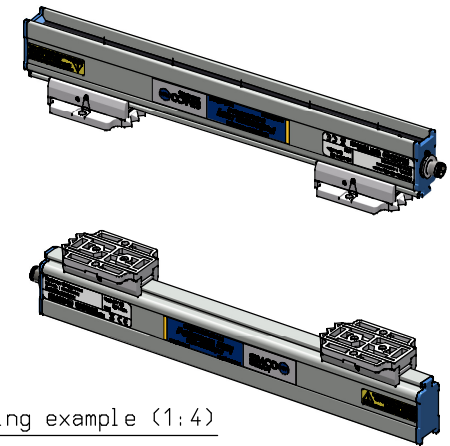

Brackets	
Tot. length	QTY
300 - 960	2
1020 - 1980	3
2040 - 3000	4
3060 - 3960	5
4020 - 4980	6

Mounting example (1:4)

Optional connectors

Mounting bracket bars - options

Part no. 4532000100

(M5 bolts, screws and washers not included)