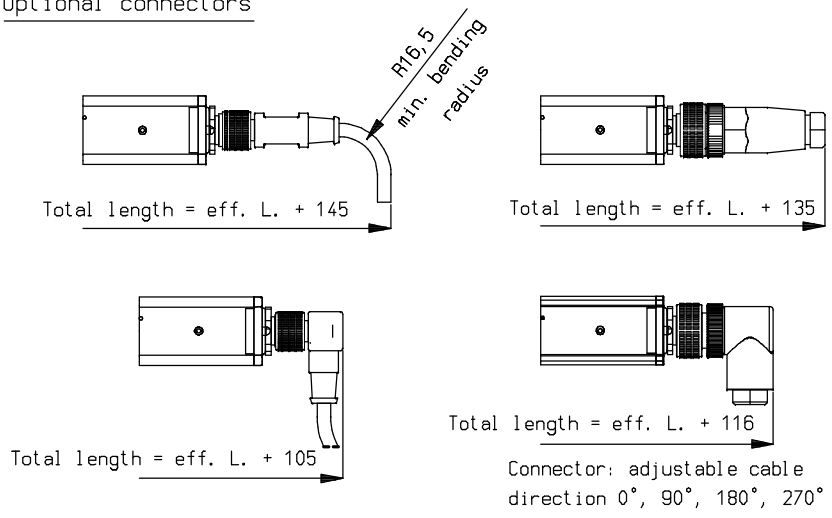

Brackets	
Tot. length	QTY
300 - 960	2
1020 - 1980	3
2040 - 3000	4
3060 - 3960	5
4020 - 4980	6

Mounting example (1:4)

Optional connectors

Mounting bracket bars - options

Part no. 4532000100

(M5 bolts, screws and washers not included)