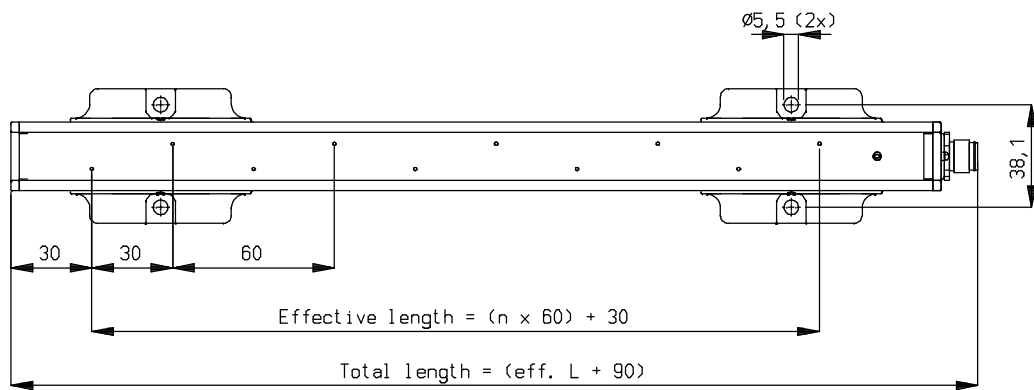

Brackets	
Tot. length	QTY
300 - 960	2
1020 - 1980	3
2040 - 3000	4
3060 - 3960	5
4020 - 4980	6

Mounting example (1:4)

Optional connectors

Mounting bracket bars - options

Part no. 4532000100

(M5 bolts, screws and washers not included)