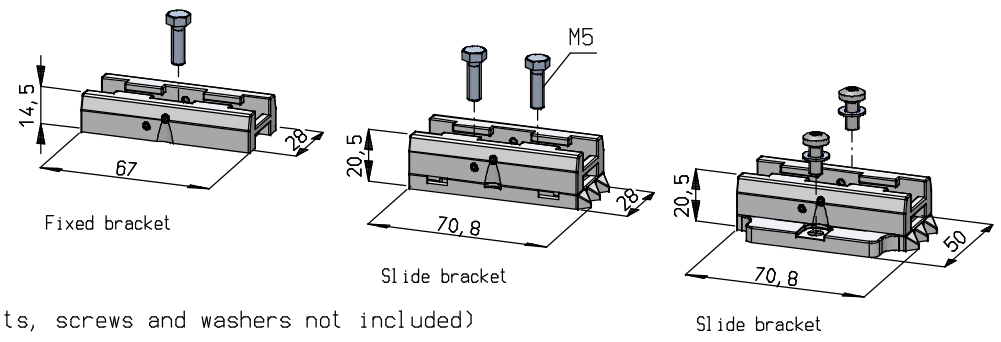

Brackets	
Tot. length	QTY
300 - 960	2
1020 - 1980	3
2040 - 3000	4
3060 - 3960	5
4020 - 4980	6

Mounting example (1:4)

Optional connectors

Mounting bracket bars - options

Part no. 4532000100

(M5 bolts, screws and washers not included)