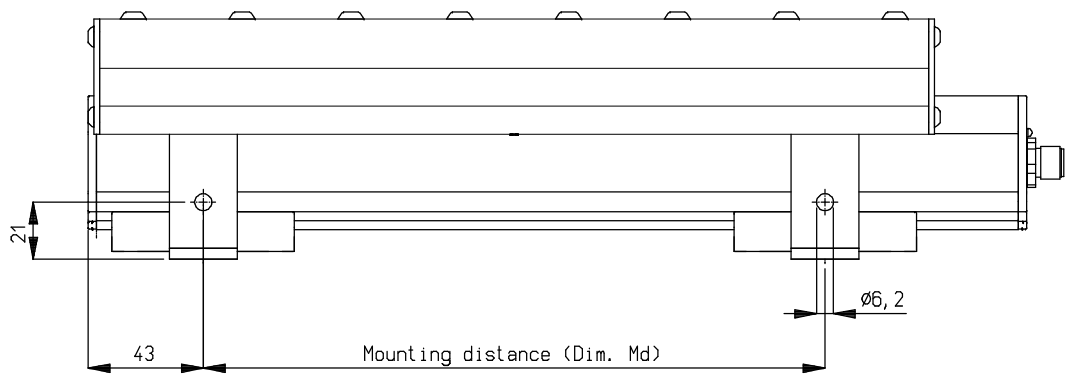

- For overview of connections and power supplies see drawing 15310100

CABLE END with M12 male 5 pole connector

Standard air connection (Qx)

Dimensions table				
Air Knife	Dim. A	Dim. B	Dim. Md	Q
6"	152,4	300	76,2	1
12"	304,8	360	228,6	1
18"	457,2	540	381,0	2
24"	609,6	720	533,4	2