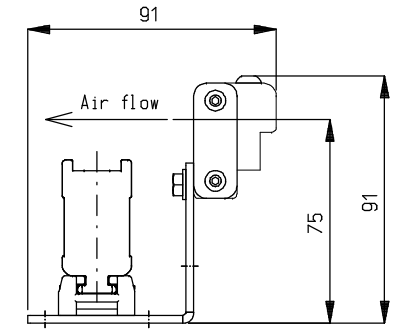

- For overview of connections and power supplies see drawing 15310100

CABLE END with M12 male 5 pole connector

Standard air connection (Qx)

Dimensions table				
Air Knife	Dim. A	Dim. B	Dim. Md	Q
6"	152,4	300	76,2	1
12"	304,8	360	228,6	1
18"	457,2	540	381,0	2
24"	609,6	720	533,4	2