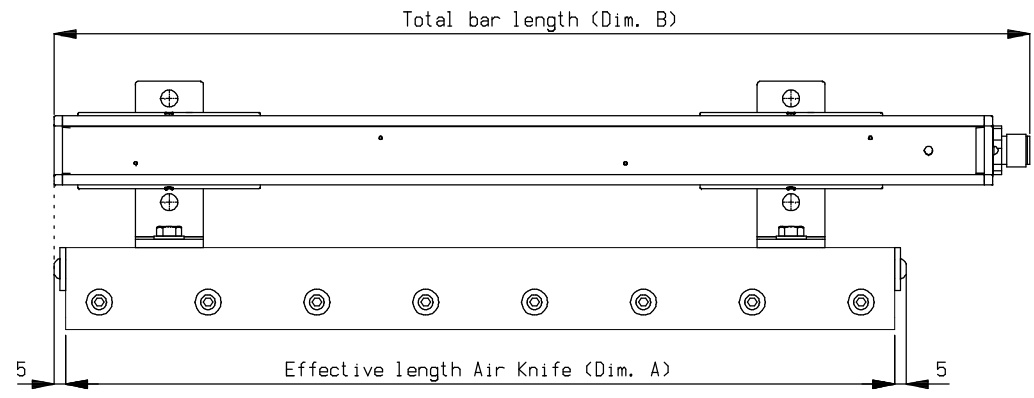

- For overview of connections and power supplies see drawing 15310100

CABLE END with M12 male 5 pole connector

Standard air connection (Qx)

Dimensions table				
Air Knife	Dim. A	Dim. B	Dim. Md	Q
6"	152,4	300	76,2	1
12"	304,8	360	228,6	1
18"	457,2	540	381,0	2
24"	609,6	720	533,4	2