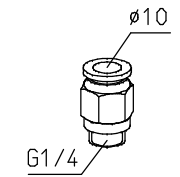

- For overview of connections and power supplies see drawing 15310100

CABLE END with M12 male 5 pole connector

Standard air connection (Qx)

Dimensions table				
Air Knife	Dim. A	Dim. B	Dim. Md	Q
6"	152,4	300	76,2	1
12"	304,8	360	228,6	1
18"	457,2	540	381,0	2
24"	609,6	720	533,4	2