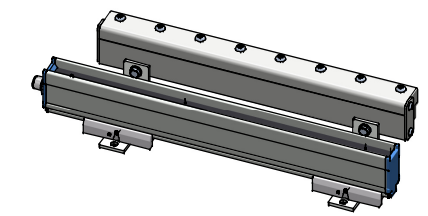

- For overview of connections and power supplies see drawing 15310100

CABLE END with M12 male 5 pole connector

Standard air connection (Qx)

Dimensions table				
Air Knife	Dim. A	Dim. B	Dim. Md	Q
6"	152,4	300	76,2	1
12"	304,8	360	228,6	1
18"	457,2	540	381,0	2
24"	609,6	720	533,4	2