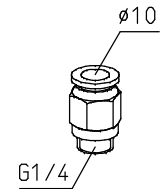

CABLE END with  
M12 male 5 pole  
connector

Standard air connection (Qx)

Mounting distances	
Air Knife	Md
12"	228,6
18"	381,0
24"	533,4

Dimensions table				
Air Knife *	Dim. A	Dim. B	Brackets	Q
30" (12+18)	772,0	810	4	3
36" (18+18)	924,4	990	4	4
42" (18+24)	1076,8	1170	4	4
48" (24+24)	1229,2	1260	4	4
54" (18+18+18)	1391,6	1440	6	6
60" (18+18+24)	1544,0	1620	6	6
66" (18+24+24)	1696,4	1800	6	6
72" (24+24+24)	1848,8	1890	6	6

**NOTES:**

- \* The longest Air Knife is placed at the CABLE END of the bar
- For overview of connections and power supplies see drawing 15310100

<p>An ITW Company www.simco-ion.nl Tel: +31 (0)573 288333</p>	Name: Performax IQ Easy with Air Knife 30" - 72"				Drawn: AB	Part no.: --
	CAD generated NOT updated	Dimensions in mm	Date: 24-2-2015	A3 M: 1:2,5	ECN-	Check: --