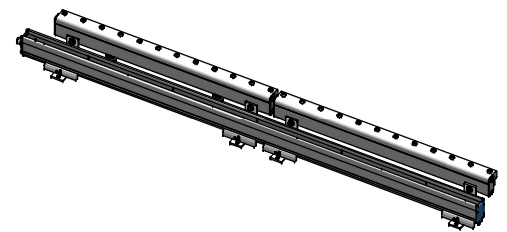

CABLE END with  
M12 male 5 pole  
connector

Standard air connection (Qx)

Mounting distances	
Air Knife	Md
12"	228,6
18"	381,0
24"	533,4

Dimensions table				
Air Knife *	Dim. A	Dim. B	Brackets	Q
30" (12+18)	772,0	810	4	3
36" (18+18)	924,4	990	4	4
42" (18+24)	1076,8	1170	4	4
48" (24+24)	1229,2	1260	4	4
54" (18+18+18)	1391,6	1440	6	6
60" (18+18+24)	1544,0	1620	6	6
66" (18+24+24)	1696,4	1800	6	6
72" (24+24+24)	1848,8	1890	6	6

**NOTES:**

- \* The longest Air Knife is placed at the CABLE END of the bar
- For overview of connections and power supplies see drawing 15310100

<p>An ITW Company www.simco-ion.nl Tel: +31 (0)573 288333</p>	Name: Performax IQ Easy with Air Knife 30" - 72"				Drawn: AB	Part no.: --
	CAD generated NOT updated	Dimensions in mm	Date: 24-2-2015	A3 M: 1:2,5	ECN-	Check: --