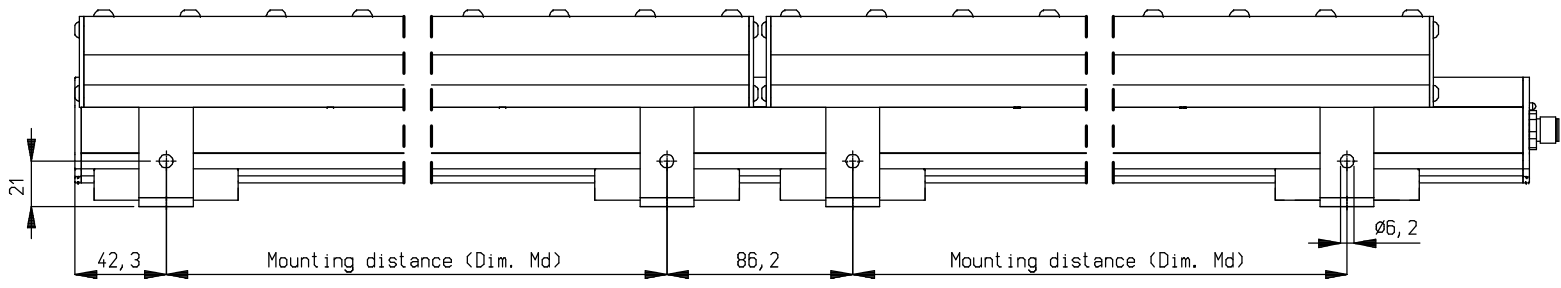

CABLE END with  
M12 male 5 pole  
connector

Standard air connection (Qx)

Mounting distances	
Air Knife	Md
12"	228,6
18"	381,0
24"	533,4

Dimensions table				
Air Knife *	Dim. A	Dim. B	Brackets	Q
30" (12+18)	772,0	810	4	3
36" (18+18)	924,4	990	4	4
42" (18+24)	1076,8	1170	4	4
48" (24+24)	1229,2	1260	4	4
54" (18+18+18)	1391,6	1440	6	6
60" (18+18+24)	1544,0	1620	6	6
66" (18+24+24)	1696,4	1800	6	6
72" (24+24+24)	1848,8	1890	6	6

**NOTES:**

- \* The longest Air Knife is placed at the CABLE END of the bar
- For overview of connections and power supplies see drawing 15310100

<p>An ITW Company www.simco-ion.nl Tel: +31 (0)573 288333</p>	Name: Performax IQ Easy with Air Knife 30" - 72"				Drawn: AB	Part no.: --
	CAD generated NOT updated	Dimensions in mm	Date: 24-2-2015	A3 M: 1:2,5	ECN-	Check: --