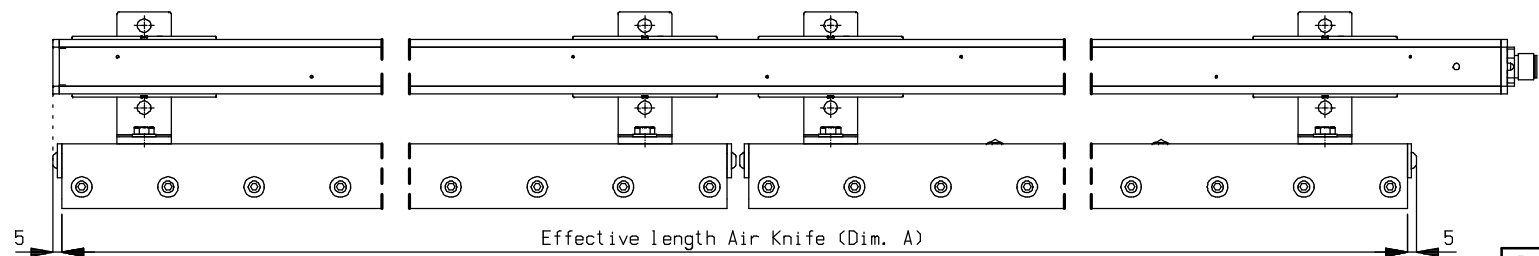

CABLE END with  
M12 male 5 pole  
connector

Standard air connection (Qx)

Mounting distances	
Air Knife	Md
12"	228,6
18"	381,0
24"	533,4

Dimensions table				
Air Knife *	Dim. A	Dim. B	Brackets	Q
30" (12+18)	772,0	810	4	3
36" (18+18)	924,4	990	4	4
42" (18+24)	1076,8	1170	4	4
48" (24+24)	1229,2	1260	4	4
54" (18+18+18)	1391,6	1440	6	6
60" (18+18+24)	1544,0	1620	6	6
66" (18+24+24)	1696,4	1800	6	6
72" (24+24+24)	1848,8	1890	6	6

**NOTES:**

- \* The longest Air Knife is placed at the CABLE END of the bar
- For overview of connections and power supplies see drawing 15310100

<p>An ITW Company www.simco-ion.nl Tel: +31 (0)573 288333</p>	Name: Performax IQ Easy with Air Knife 30" - 72"				Drawn: AB	Part no.: --
	CAD generated NOT updated	Dimensions in mm	Date: 24-2-2015	A3 M: 1:2,5	ECN-	Check: --