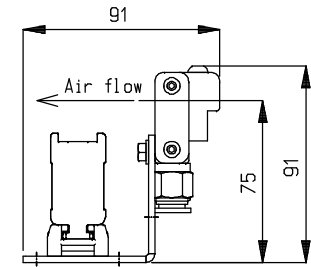

CABLE END with  
M12 male 5 pole  
connector

Standard air connection (Qx)

Mounting distances	
Air Knife	Md
12"	228,6
18"	381,0
24"	533,4

Dimensions table				
Air Knife *	Dim. A	Dim. B	Brackets	Q
30" (12+18)	772,0	810	4	3
36" (18+18)	924,4	990	4	4
42" (18+24)	1076,8	1170	4	4
48" (24+24)	1229,2	1260	4	4
54" (18+18+18)	1391,6	1440	6	6
60" (18+18+24)	1544,0	1620	6	6
66" (18+24+24)	1696,4	1800	6	6
72" (24+24+24)	1848,8	1890	6	6

**NOTES:**

- \* The longest Air Knife is placed at the CABLE END of the bar
- For overview of connections and power supplies see drawing 15310100

<p>An ITW Company www.simco-ion.nl Tel: +31 (0)573 288333</p>	Name: Performax IQ Easy with Air Knife 30" - 72"				Drawn: AB	Part no.: --
	CAD generated NOT updated	Dimensions in mm	Date: 24-2-2015	A3 M: 1:2,5	ECN-	Check: --