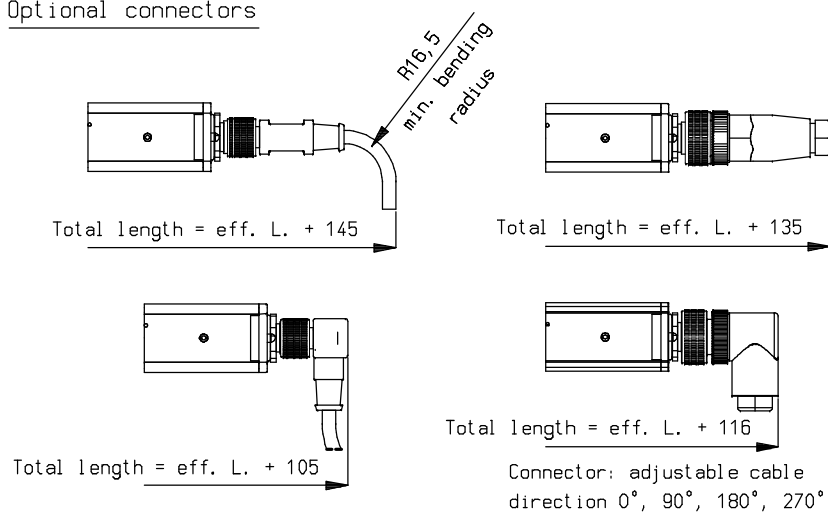

Brackets	
Tot. length	QTY
360 - 900	2
1080 - 1980	3
2160 - 2880	4
3060 - 3960	5
4140 - 4860	6

Mounting example (1:4)

Optional connectors

Mounting bracket bars - options

Part no. 4532000100

(M5 bolts, screws and washers not included)