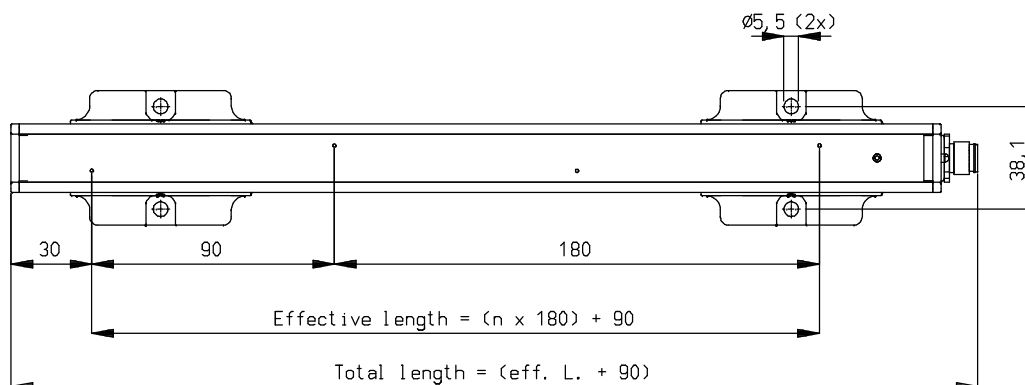

Brackets	
Tot. length	QTY
360 - 900	2
1080 - 1980	3
2160 - 2880	4
3060 - 3960	5
4140 - 4860	6

Mounting example (1:4)

Optional connectors

Mounting bracket bars - options

Part no. 4532000100

(M5 bolts, screws and washers not included)