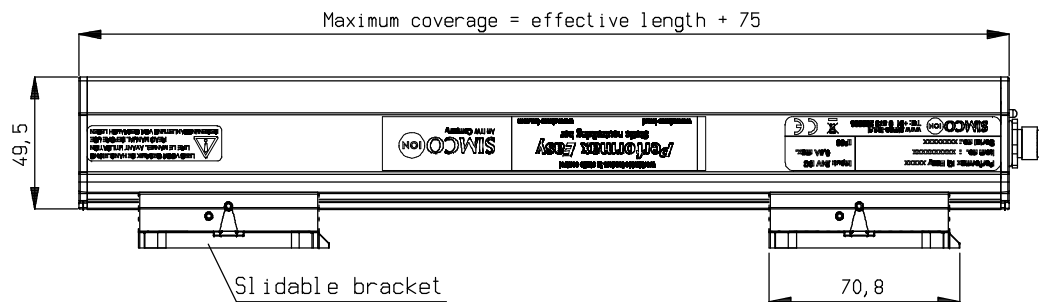

Brackets	
Tot. length	QTY
360 - 900	2
1080 - 1980	3
2160 - 2880	4
3060 - 3960	5
4140 - 4860	6

Mounting example (1:4)

Optional connectors

Mounting bracket bars - options

Part no. 4532000100

(M5 bolts, screws and washers not included)