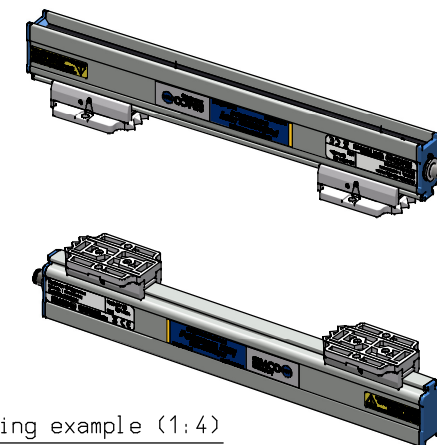

Brackets	
Tot. length	QTY
360 - 900	2
1080 - 1980	3
2160 - 2880	4
3060 - 3960	5
4140 - 4860	6

Mounting example (1:4)

Optional connectors

Mounting bracket bars - options

Part no. 4532000100

(M5 bolts, screws and washers not included)