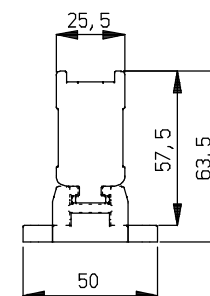

Brackets	
Tot. length	QTY
360 - 900	2
1080 - 1980	3
2160 - 2880	4
3060 - 3960	5
4140 - 4860	6

Mounting example (1:4)

Optional connectors

Mounting bracket bars - options

Part no. 4532000100

(M5 bolts, screws and washers not included)