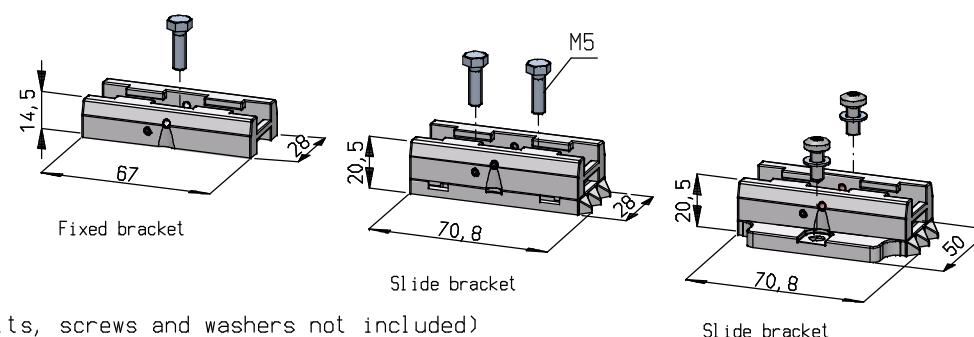

Brackets	
Tot. length	QTY
360 - 900	2
1080 - 1980	3
2160 - 2880	4
3060 - 3960	5
4140 - 4860	6

Mounting example (1:4)

Optional connectors

Mounting bracket bars - options

Part no. 4532000100

(M5 bolts, screws and washers not included)